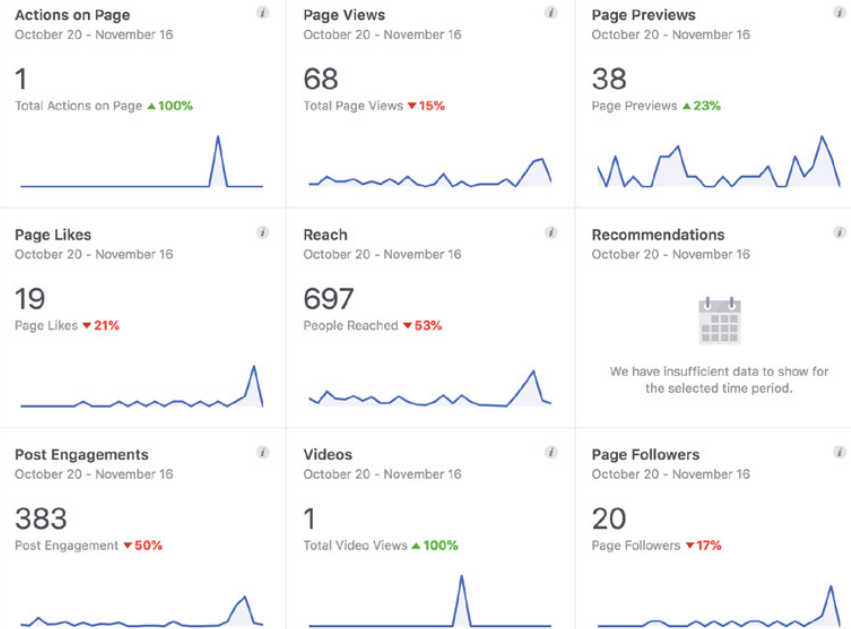

SFCDMA.ORG | FACEBOOK ANALYTICS November 17, 2018

Page Summary Last 28 days

Export Data

Results from Oct 20, 2018 - Nov 16, 2018

Note: Does not include today's data. Insights activity is reported in the Pacific time zone. Ads activity is reported in the time zone of your ad account.

Organic Paid

Reach: Organic / Paid | Post Clicks | Reactions, Comments &

Published	Post	Type	Targeting	Reach	Engagement
11/14/2018 8:22 AM	Our neighborhoods are the gems of San Francisco! Thank you	Image	Global	114	13 5
11/13/2018 2:35 PM	The San Francisco Council of District Merchants Associations	Image	Global	385	98 57
11/12/2018 10:37 AM	Lefty's Ballpark Buffet - GRAND OPENING! Tuesday November	Image	Global	128	15 9
11/06/2018 6:24 PM	Neighborhood Spotlight: INGLESIDE Find out about this	Image	Global	99	7 7
11/06/2018 10:20 AM	SF Public Utilities Commission Fats, Oils, and Grease (FOG)	Image	Global	62	1 2
11/03/2018 9:44 PM	City College of San Francisco Veterans' Career & Resource Fair	Image	Global	144	1 1
10/30/2018 2:15 PM	San Francisco TRAVEL - MYSF TRAINING PROGRAM Every	Image	Global	116	4 1
10/29/2018 11:25 AM	Thank you for your time and attention to the vitality of small	Image	Global	33	6 3
10/27/2018 12:46 PM	Thank you Supervisor Norman Yee and Captain Yick for meeting	Image	Global	92	10 4
10/25/2018 8:50 PM	California Asian Pacific Chamber of Commerce (CalAsian) is	Image	Global	71	4 0
10/25/2018 5:50 PM	3rd Annual Saucy Awards Monday, November 12, 2018 7:00	Image	Global	77	4 1
10/24/2018 3:48 PM	Thank you Mission Merchants Association for sharing your	Image	Global	64	5 2
10/22/2018 7:11 PM	SFMTA INTERACTIVE PROJECTS MAP	Image	Global	105	6 2
10/22/2018 6:12 PM	Looking forward to our next merchant walk in the Inner Sunset	Image	Global	116	18 5
10/19/2018 9:29 PM	Noe Valley Spooktacular Sunday, October 28, 2018 12pm - 5 pm	Image	Global	74	3 3