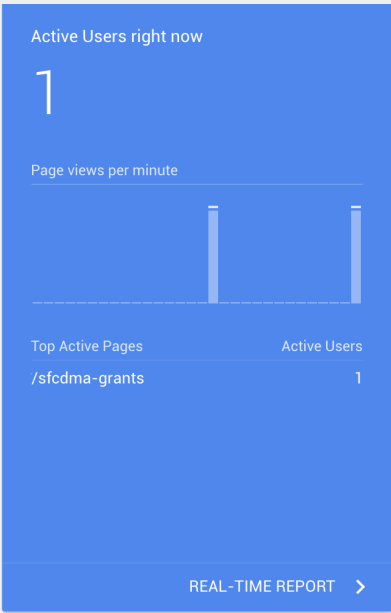

SFCDMA — Google Analytics February 28 2019

What pages do your users visit?

Page	Pageviews	Page Value
/	49	\$0.00
/our-members	26	\$0.00
/2019-gala	20	\$0.00
/about	18	\$0.00
/sfcdma-grants	10	\$0.00
/calendar	8	\$0.00
/news-events	6	\$0.00
/member-benefits	5	\$0.00
/ingleside-spotlight	3	\$0.00
/join	1	\$0.00