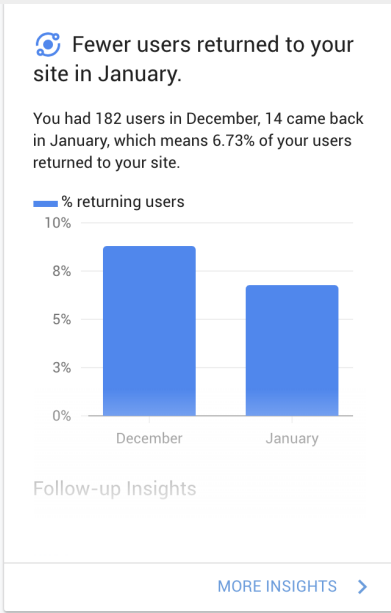

SFCDMA — Google Analytics February 28 2019

What pages do your users visit?

Page	Pageviews	Page Value
/	49	\$0.00
/our-members	26	\$0.00
/2019-gala	20	\$0.00
/about	18	\$0.00
/sfcdma-grants	10	\$0.00
/calendar	8	\$0.00
/news-events	6	\$0.00
/member-benefits	5	\$0.00
/ingleside-spotlight	3	\$0.00
/join	1	\$0.00