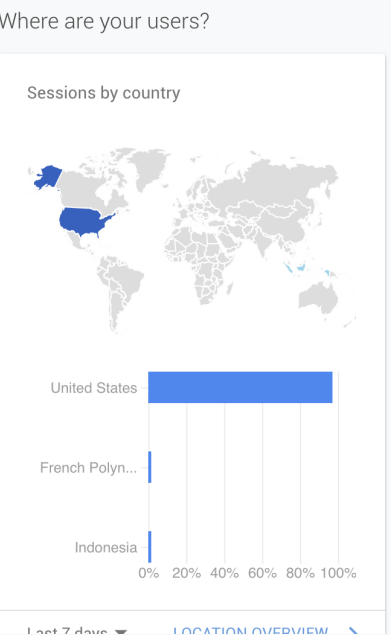

SFCDMA — Google Analytics February 28 2019

What pages do your users visit?

Page	Pageviews	Page Value
/	49	\$0.00
/our-members	26	\$0.00
/2019-gala	20	\$0.00
/about	18	\$0.00
/sfcdma-grants	10	\$0.00
/calendar	8	\$0.00
/news-events	6	\$0.00
/member-benefits	5	\$0.00
/ingleside-spotlight	3	\$0.00
/join	1	\$0.00