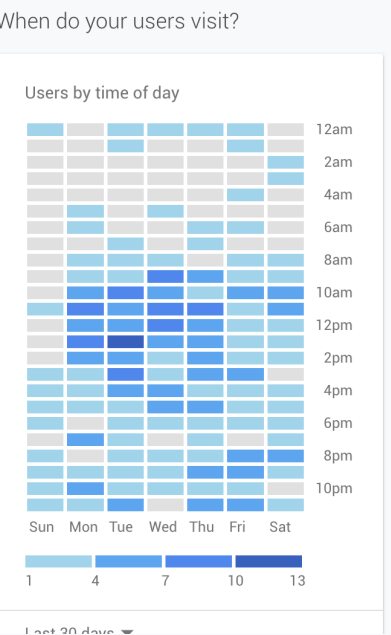

SFCDMA — Google Analytics February 28 2019

What pages do your users visit?

Page	Pageviews	Page Value
/	49	\$0.00
/our-members	26	\$0.00
/2019-gala	20	\$0.00
/about	18	\$0.00
/sfcdma-grants	10	\$0.00
/calendar	8	\$0.00
/news-events	6	\$0.00
/member-benefits	5	\$0.00
/ingleside-spotlight	3	\$0.00
/join	1	\$0.00